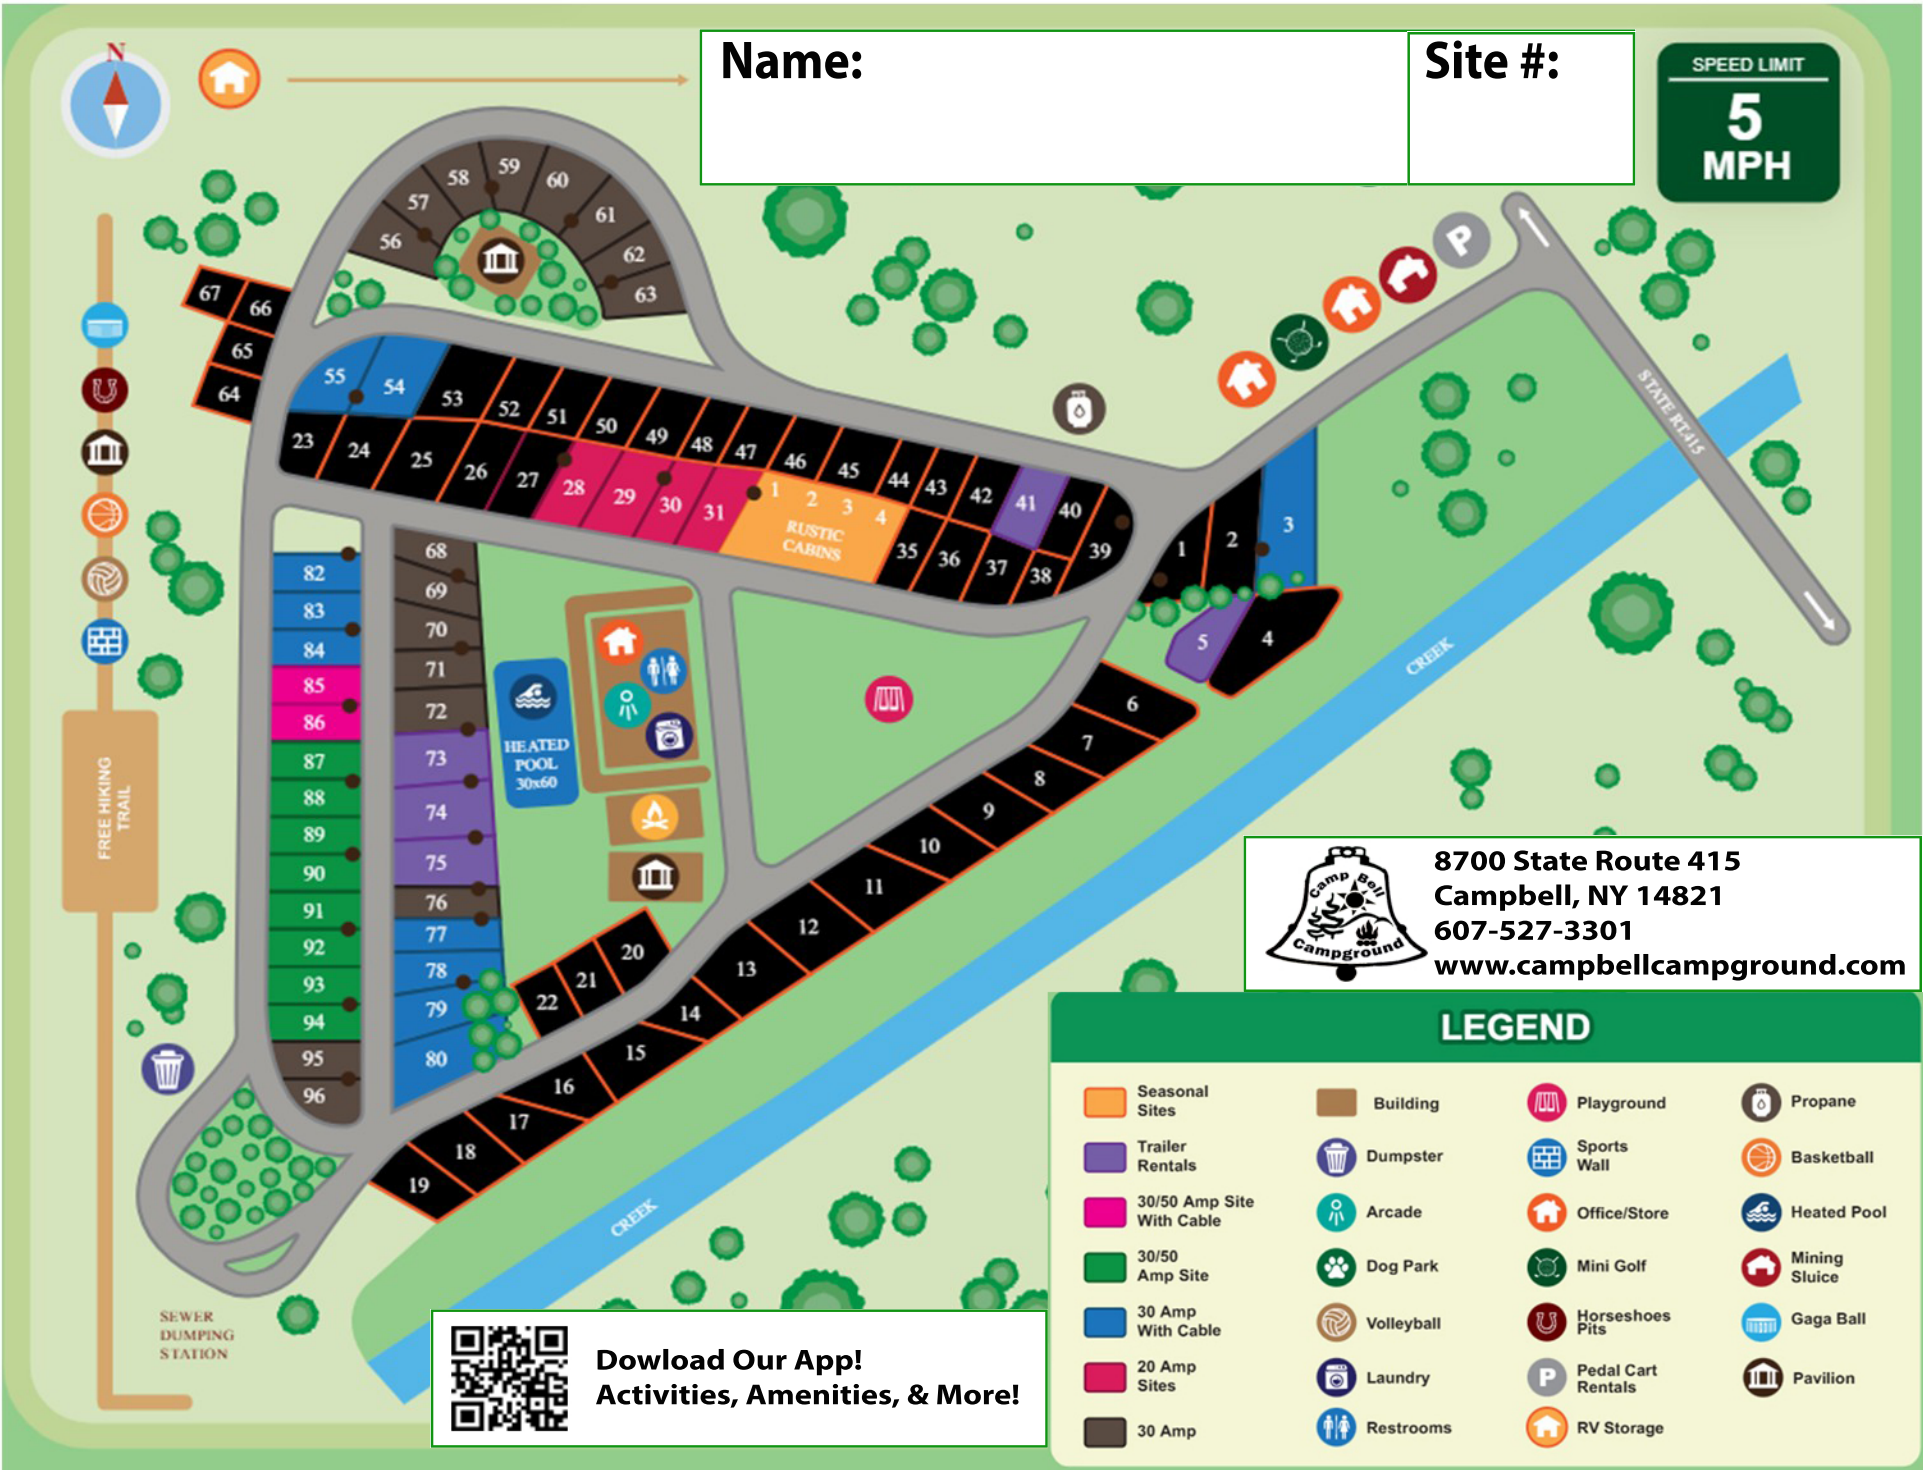

Name: _____

Site #: _____

SPEED LIMIT
5
MPH

8700 State Route 415
Campbell, NY 14821
607-527-3301
www.campbellcampground.com

LEGEND

- Seasonal Sites
- Trailer Rentals
- 30/50 Amp Site With Cable
- 30/50 Amp Site
- 30 Amp With Cable
- 20 Amp Sites
- 30 Amp
- Building
- Dumpster
- Arcade
- Dog Park
- Volleyball
- Laundry
- Restrooms
- Playground
- Sports Wall
- Office/Store
- Mini Golf
- Horseshoes Pits
- Pedal Cart Rentals
- RV Storage
- Propane
- Basketball
- Heated Pool
- Mining Sluice
- Gaga Ball
- Pavilion

Download Our App!
Activities, Amenities, & More!

-
-
-
-
-
-

FREE HIKING TRAIL

SEWER DUMPING STATION